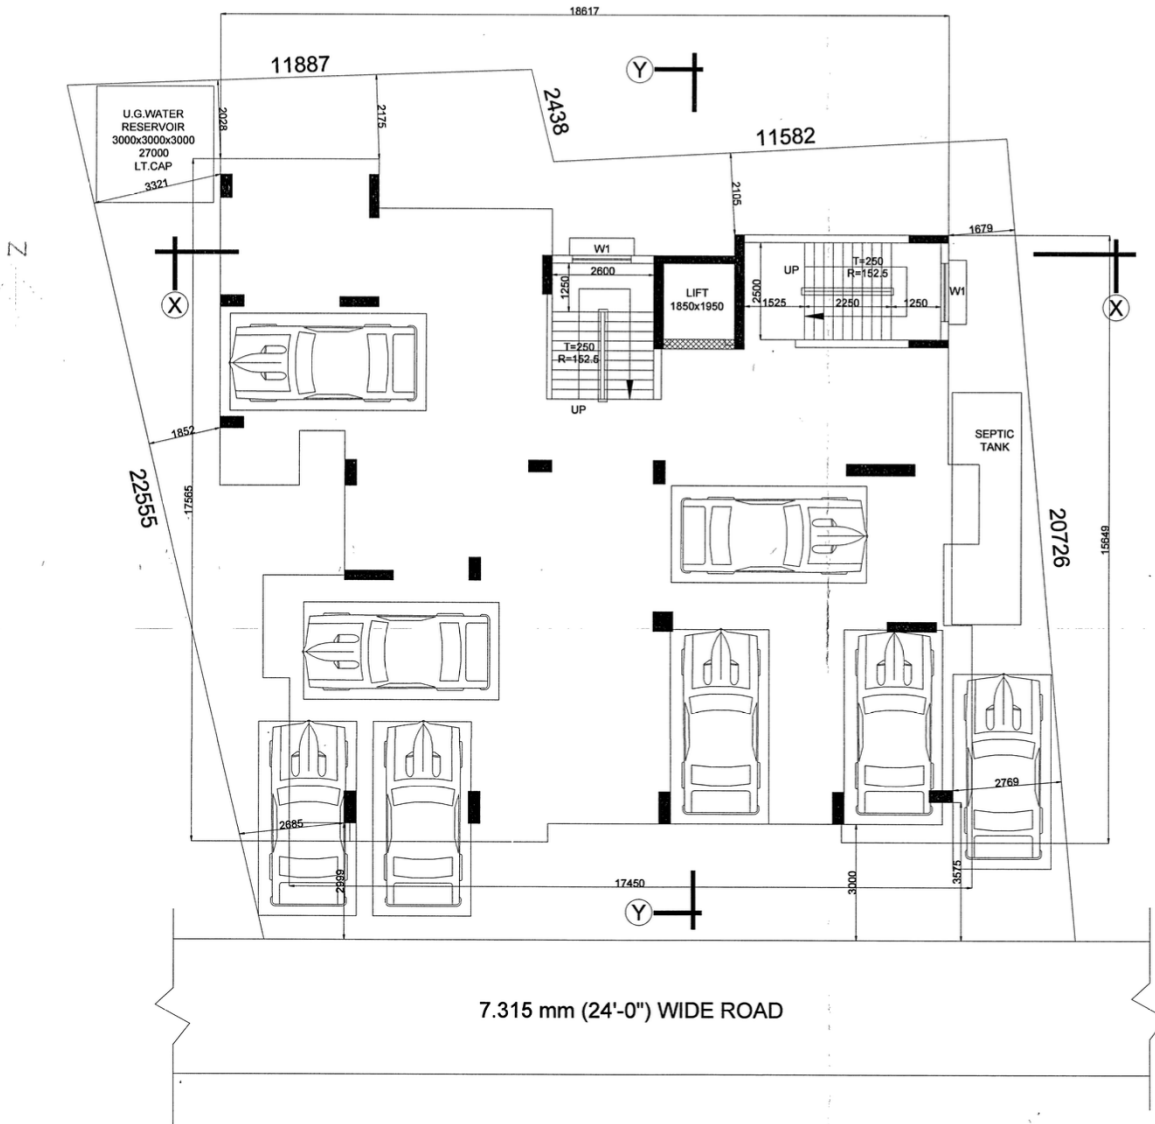

### LOCATION MAP

LATITUDE: 23.534216° N  
LONGITUDE: 87.351017° E

JAI MAA TARA DEVELOPERS

*Charan Kumar*

Partner